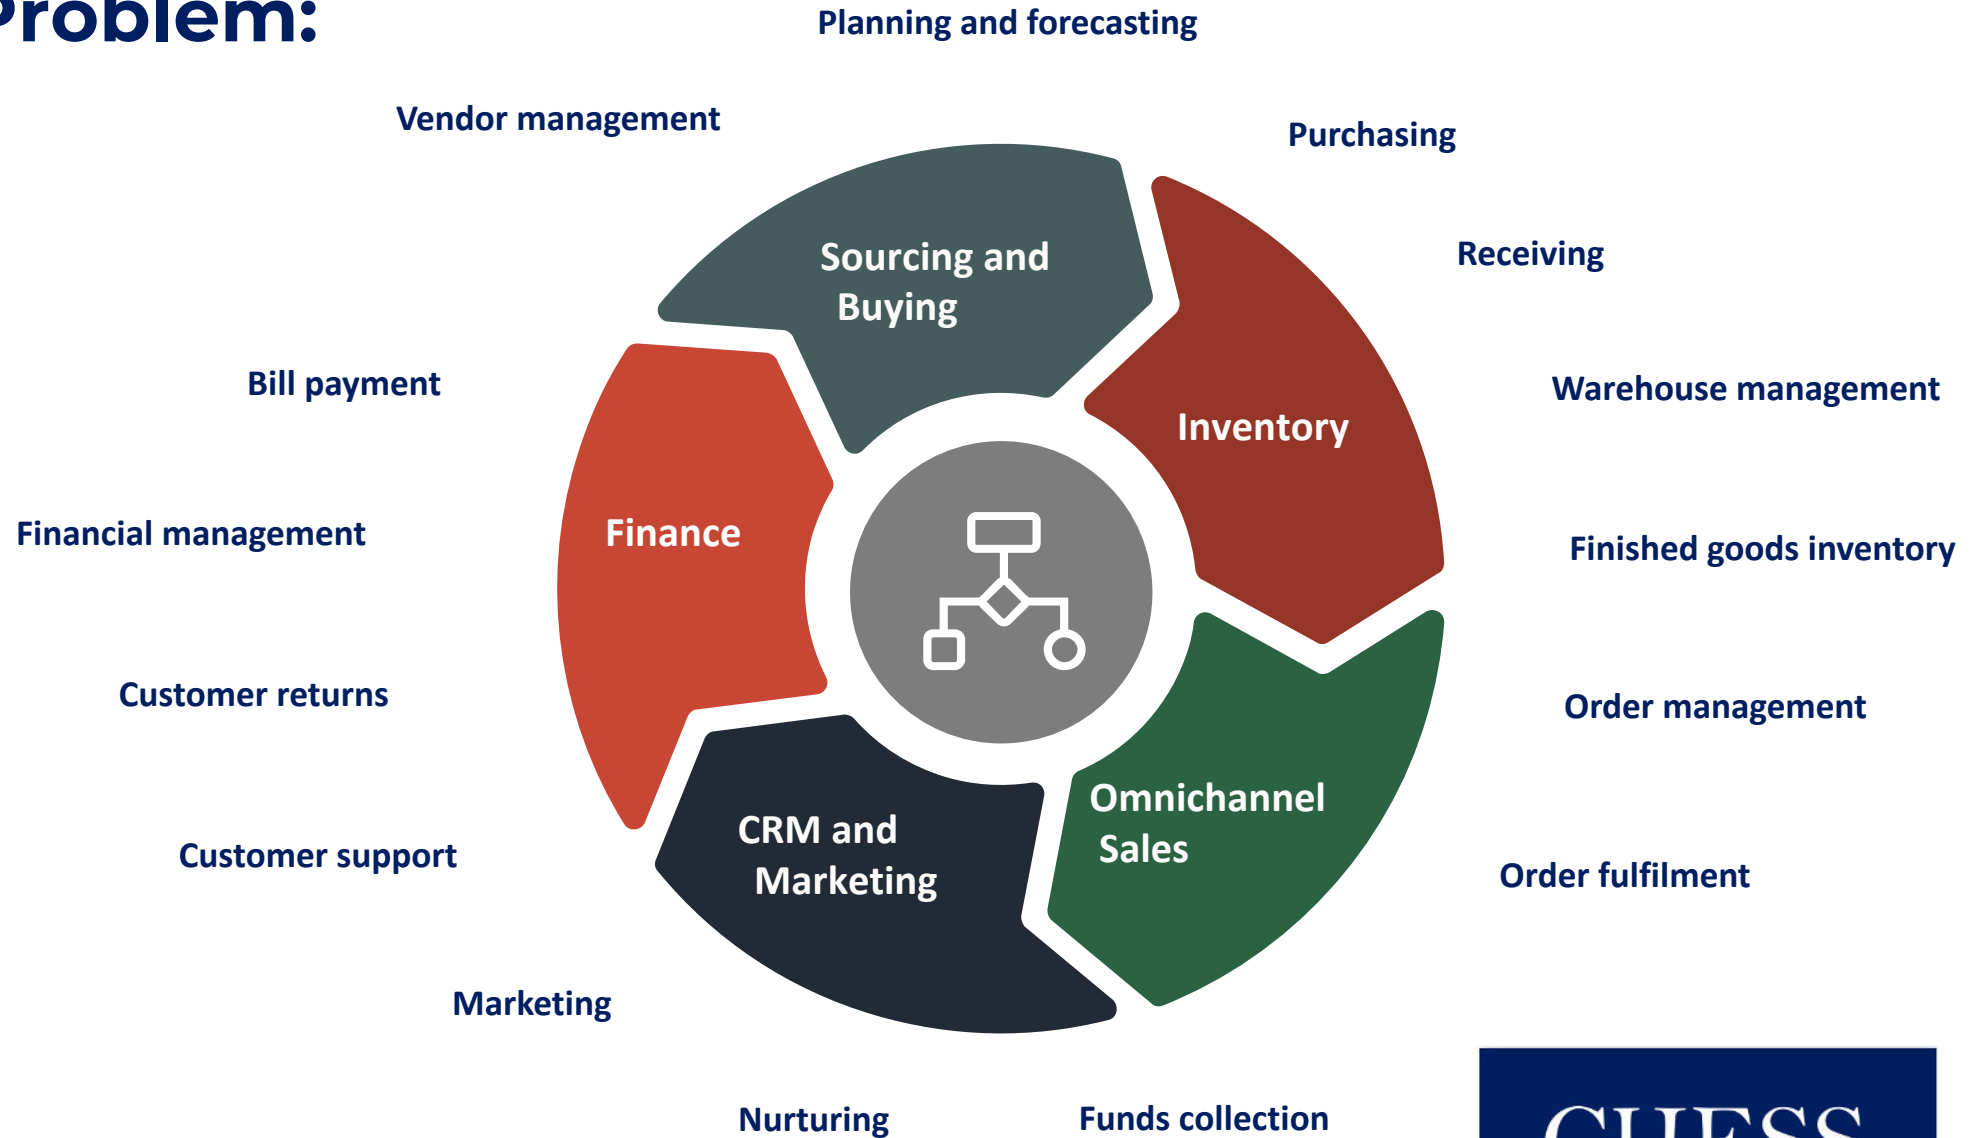

ORACLE NETSUITE

CHES
CHIEF HOUSEWARES
EXECUTIVE SUPERSESSION

IHA
THE HOME AUTHORITY

Problem:

Solution:

CHES
CHIEF HOUSEWARES
EXECUTIVE SUPERSESSION

IHA
THE HOME AUTHORITY

About Us:

The first cloud company

32,000+
Customers worldwide

6,000+
New logos in last 12 months

**ORACLE
NETSUITE**
Global Business Unit

Manufacturing	Wholesale Distribution	Retail

CHESSE
CHIEF HOUSEWARES
EXECUTIVE SUPERSESSION