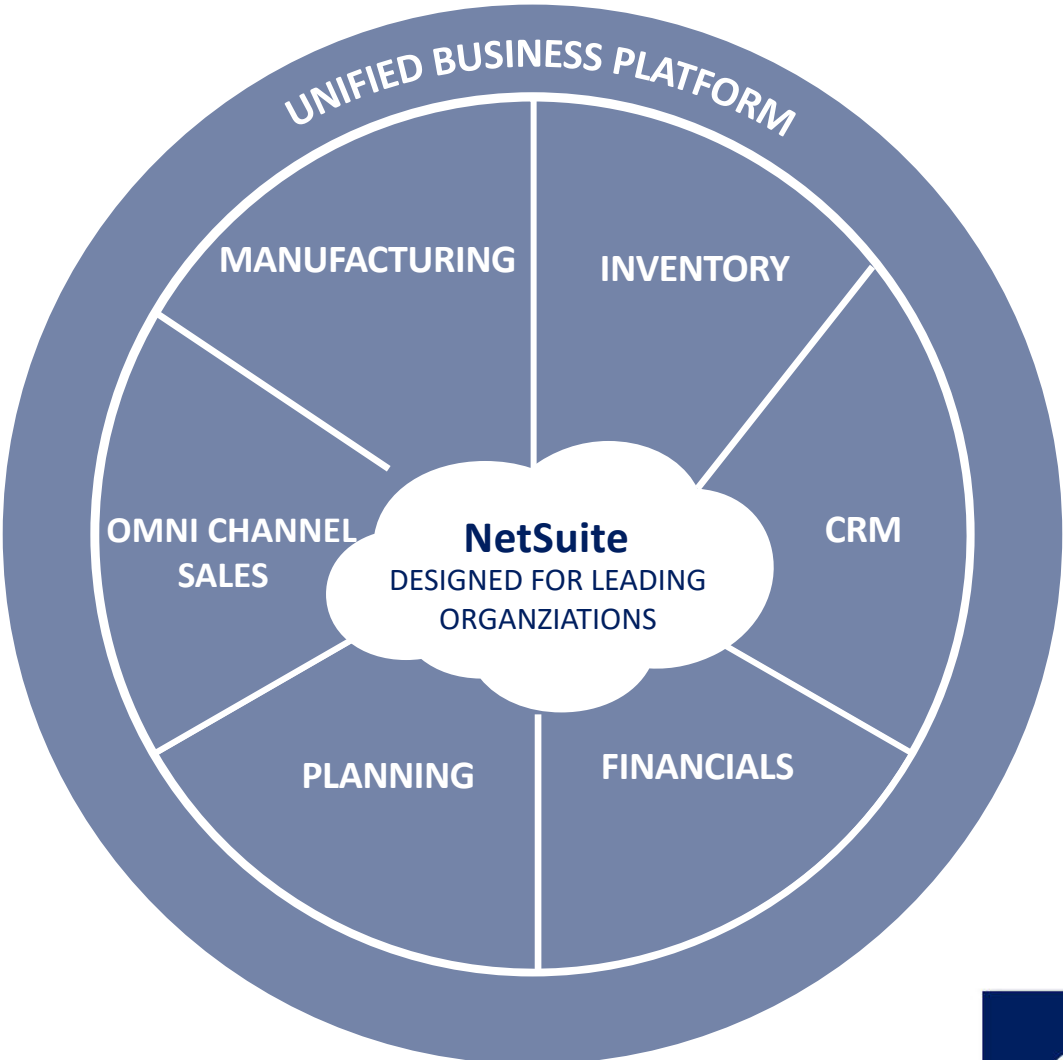

ORACLE NETSUITE

CHES
CHIEF HOUSEWARES
EXECUTIVE SUPERSESSION

IHA
THE HOME AUTHORITY

Problem:

Solution:

CHES
CHIEF HOUSEWARES
EXECUTIVE SUPERSESSION

IHA
THE HOME AUTHORITY

About Us:

The first cloud company

32,000+
Customers worldwide

6,000+
New logos in last 12 months

**ORACLE
NETSUITE**
Global Business Unit

Manufacturing	Wholesale Distribution	Retail

CHESSE
CHIEF HOUSEWARES
EXECUTIVE SUPERSESSION