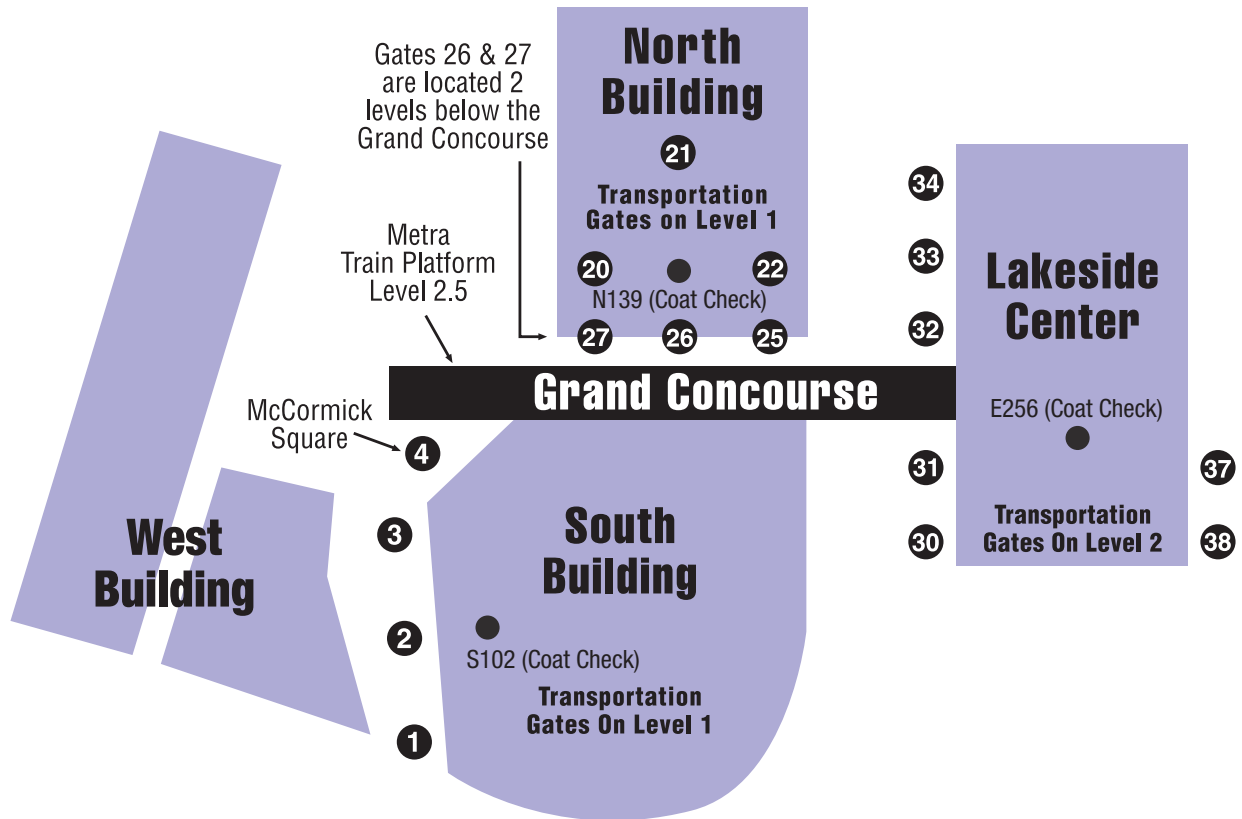

McCormick Place Gate Locations

Roadmap to the "Ins and Outs" Of McCormick Place

	LAKESIDE CENTER GATES	NORTH BUILDING GATES	SOUTH BUILDING GATES
Coat & Baggage Check	Room E256	Room N139	Room S102, Gate 26, Gate 4
Shuttle Bus Service to Hotels	Gates 31-32-33-34	Gates 20-21	Gates 1-2-3
Metra Train	---	---	Grand Concourse, Level 2.5
Taxi	Gate 30	Gate 22	McCormick Square/Gate 4
Limousine	Gate 38	Gate 27*	Gate 27*
Private Charter Buses	Gate 38	Gate 26*	Gate 26*
Airport Express Bus Service	Gate 37	---	Gate 3
31st Street Parking Lot Shuttle (Lot B)	---	Gate 27*	Gate 27*
31st Street Parking Lot Access (Lot B)	---	Gate 27*	Gate 27*
Martin Luther King Lot Access (Lot A)	---	---	McCormick Square/Gate 4
Lakeside Center Underground Lot Access (Lot C)	Off of Level 2 (near gates 30 & 38)	---	---

* Gates 26 and 27 are in the South Building, East Lobby, which is on Level 1, under the Grand Concourse