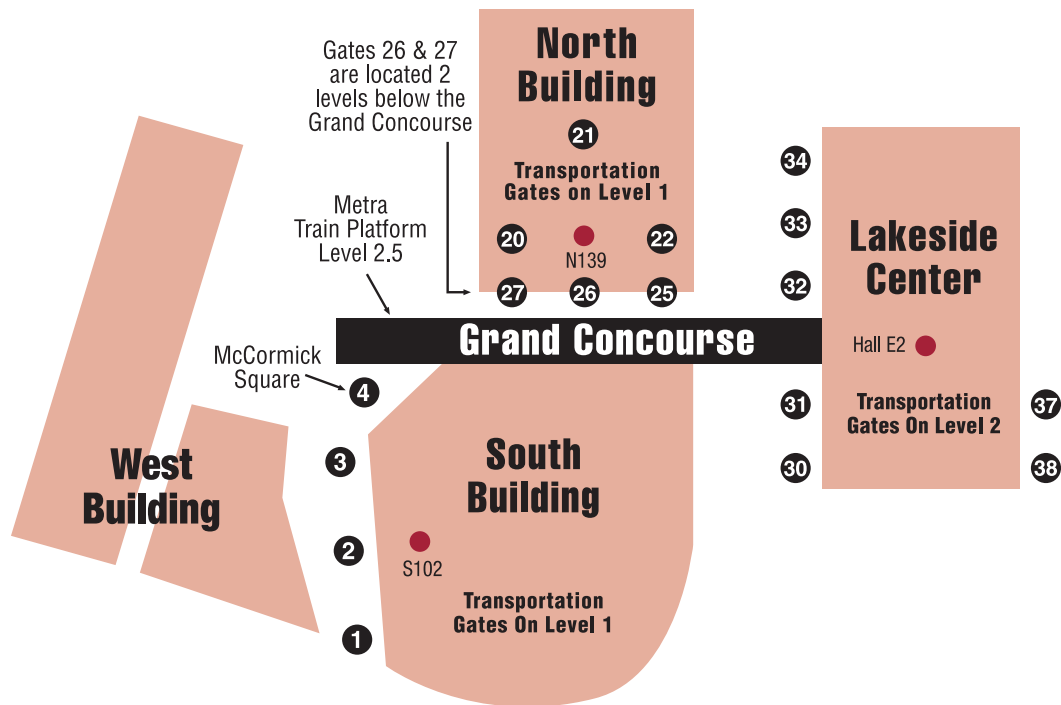

McCORMICK PLACE GATE LOCATIONS

ROADMAP TO THE "INS AND OUTS" OF McCORMICK PLACE

	<i>LAKESIDE CENTER GATES</i>	<i>NORTH BUILDING GATES</i>	<i>SOUTH BUILDING GATES</i>
Coat & Baggage Check	Level 2 Lobby	Room N139	Room S102, Gate 26, Gate 4
Shuttle Bus Service to Hotels	Gates 31-32-33-34	Gates 20-21	Gates 1-2-3
Metra Train	---	---	Grand Concourse, Level 2.5
Taxi	Gate 30	Gate 22	McCormick Square/Gate 4
Limousine	Gate 38	Gate 27*	Gate 27*
Private Charter Buses	Gate 38	Gate 26*	Gate 26*
Airport Express Bus Service	Gate 37	---	Gate 3
31st Street Parking Lot Shuttle (Lot B)	---	Gate 27*	Gate 27*
31st Street Parking Lot Access (Lot B)	---	Gate 27*	Gate 27*
Martin Luther King Lot Access (Lot A)	---	---	McCormick Square/Gate 4
Lakeside Center Underground Lot Access (Lot C)	Off of Level 2 (near gate 30)	---	---

* Gates 26 and 27 are in the South Building, East Lobby, which is on Level 1, under the Grand Concourse