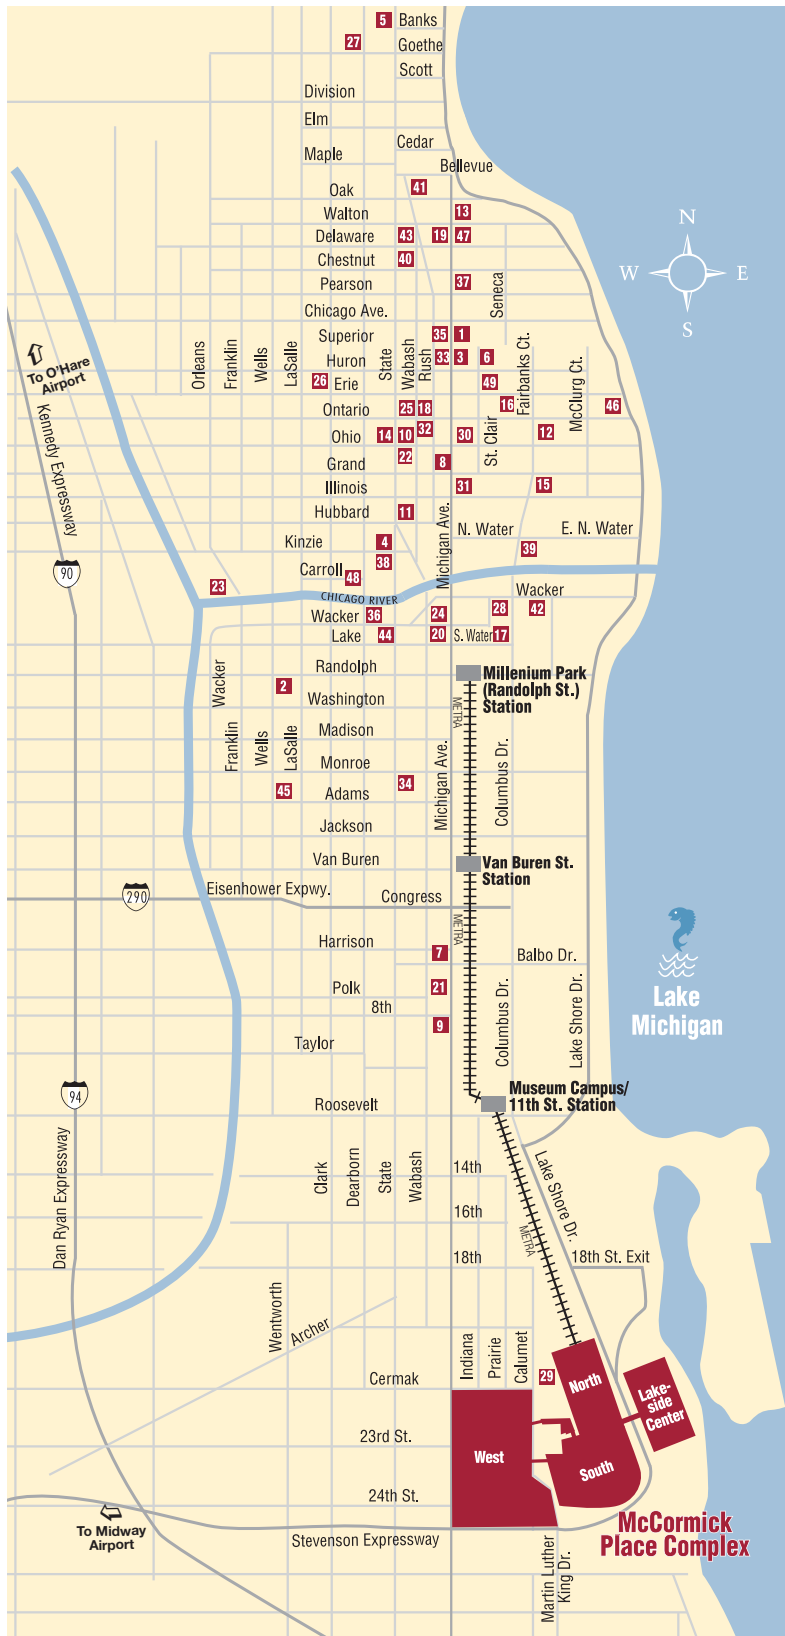

HOTEL MAP

1. Affinia Chicago
2. Allegro Hotel Chicago
3. Allerton Hotel
4. Amalfi Hotel Chicago
5. Ambassador East Hotel
6. Avenue Crowne Plaza Chicago
7. Blackstone, A Renaissance Hotel
8. Chicago Marriott Downtown
9. Chicago's Essex Inn
10. Comfort Inn & Suites
11. Courtyard Chicago Downtown River North
12. DoubleTree Hotel Magnificent Mile
13. Drake Hotel
14. Embassy Suites Chicago - Downtown
15. Embassy Suites Chicago - Lakefront
16. Fairfield Inn & Suites
17. Fairmont Chicago
18. Four Points by Sheraton
19. Four Seasons Chicago
20. Hard Rock Chicago
21. Hilton Chicago
22. Hilton Garden Inn
23. Holiday Inn Chicago Mart Plaza
24. Hotel 71
25. Hotel Cass, A Holiday Inn Express
26. Hotel Felix
27. Hotel Indigo
28. Hyatt Regency Chicago
29. Hyatt Regency McCormick Place
30. Inn of Chicago
31. InterContinental Chicago
32. James Chicago
33. Omni Chicago
34. Palmer House Hilton
35. Peninsula Chicago
36. Renaissance Chicago Hotel
37. Ritz-Carlton Chicago
38. Sax Chicago, A Thompson Hotel
39. Sheraton Chicago Hotel & Towers
40. Sofitel Chicago
41. Sutton Place
42. Swissôtel Chicago
43. Talbott Hotel
44. theWit, A DoubleTree Hotel
45. W Chicago City Center
46. W Chicago Lakeshore
47. Westin Michigan Avenue
48. Westin River North
49. Wyndham Chicago