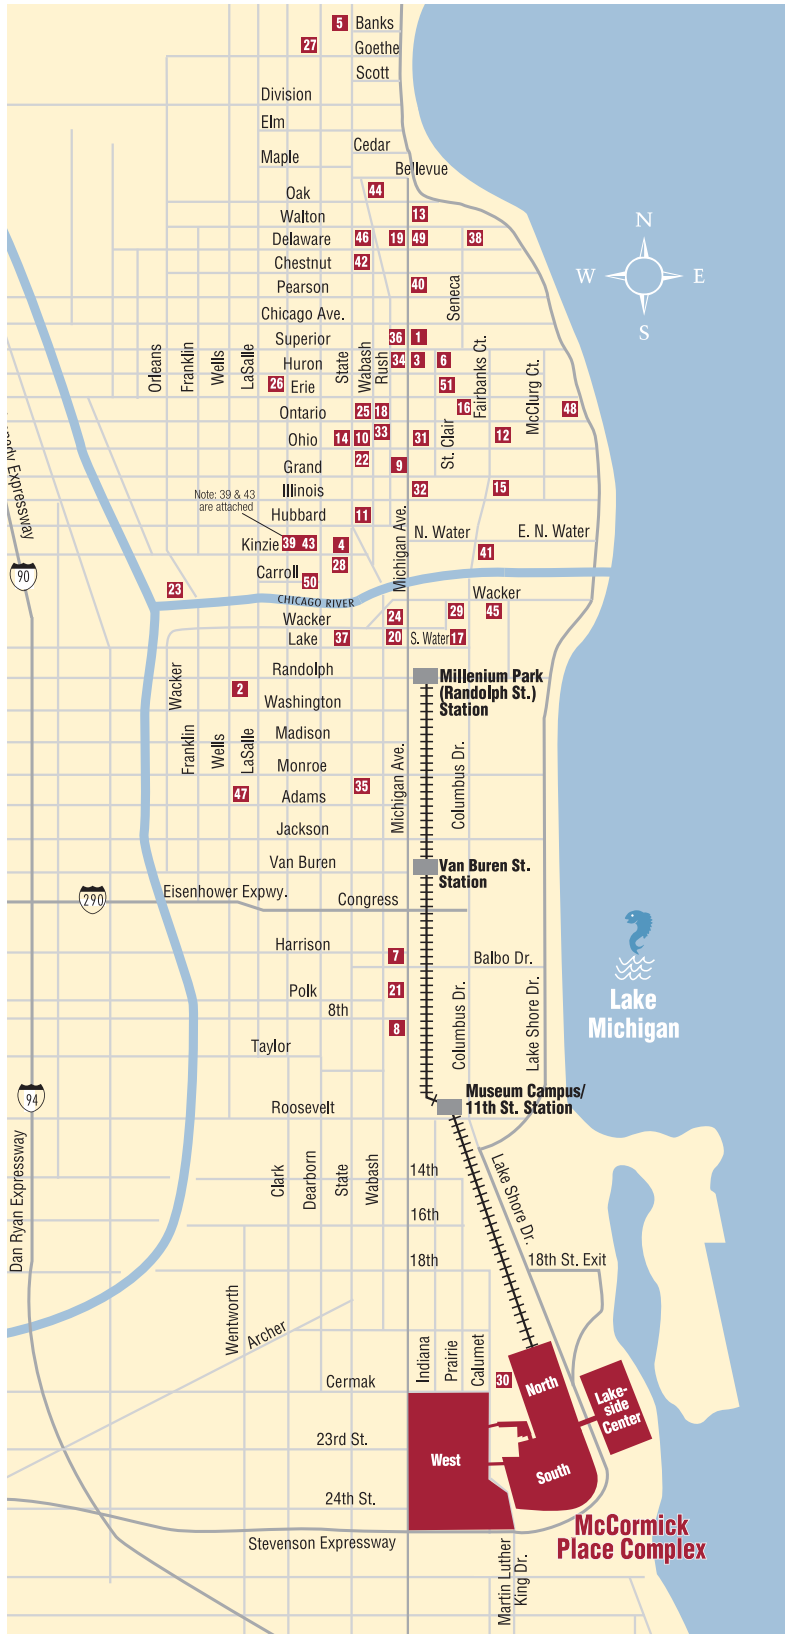

HOTEL MAP

1. Affinia Chicago
2. Allegro Hotel Chicago
3. Allerton Hotel
4. Amalfi Hotel Chicago
5. Ambassador East Hotel
6. Avenue Hotel Chicago
7. Blackstone, A Renaissance Marriott Hotel
8. Chicago's Essex Inn
9. Chicago Marriott Downtown
10. Comfort Inn & Suites
11. Courtyard Chicago Downtown River North
12. DoubleTree Hotel Magnificent Mile
13. Drake Hotel
14. Embassy Suites Chicago - Downtown
15. Embassy Suites Chicago - Lakefront
16. Fairfield Inn & Suites
17. Fairmont Chicago
18. Four Points by Sheraton
19. Four Seasons Chicago
20. Hard Rock Chicago
21. Hilton Chicago
22. Hilton Garden Inn
23. Holiday Inn Chicago Mart Plaza
24. Hotel 71
25. Hotel Cass, A Holiday Inn Express
26. Hotel Felix
27. Hotel Indigo
28. Hotel Sax
29. Hyatt Regency Chicago
30. Hyatt Regency McCormick Place
31. Inn of Chicago
32. InterContinental Chicago
33. James Chicago
34. Omni Chicago
35. Palmer House Hilton
36. Peninsula Chicago
37. Renaissance Chicago Hotel
38. Residence Inn Chicago Downtown Magnificent Mile
39. Residence Inn Chicago Downtown River North
40. Ritz-Carlton Chicago
41. Sheraton Chicago Hotel & Towers
42. Sofitel Chicago
43. Springhill Suites Chicago Downtown River North
44. Sutton Place
45. Swisshotel Chicago
46. Talbott Hotel
47. W Chicago City Center
48. W Chicago Lakeshore
49. Westin Michigan Avenue
50. Westin River North
51. Wyndham Chicago