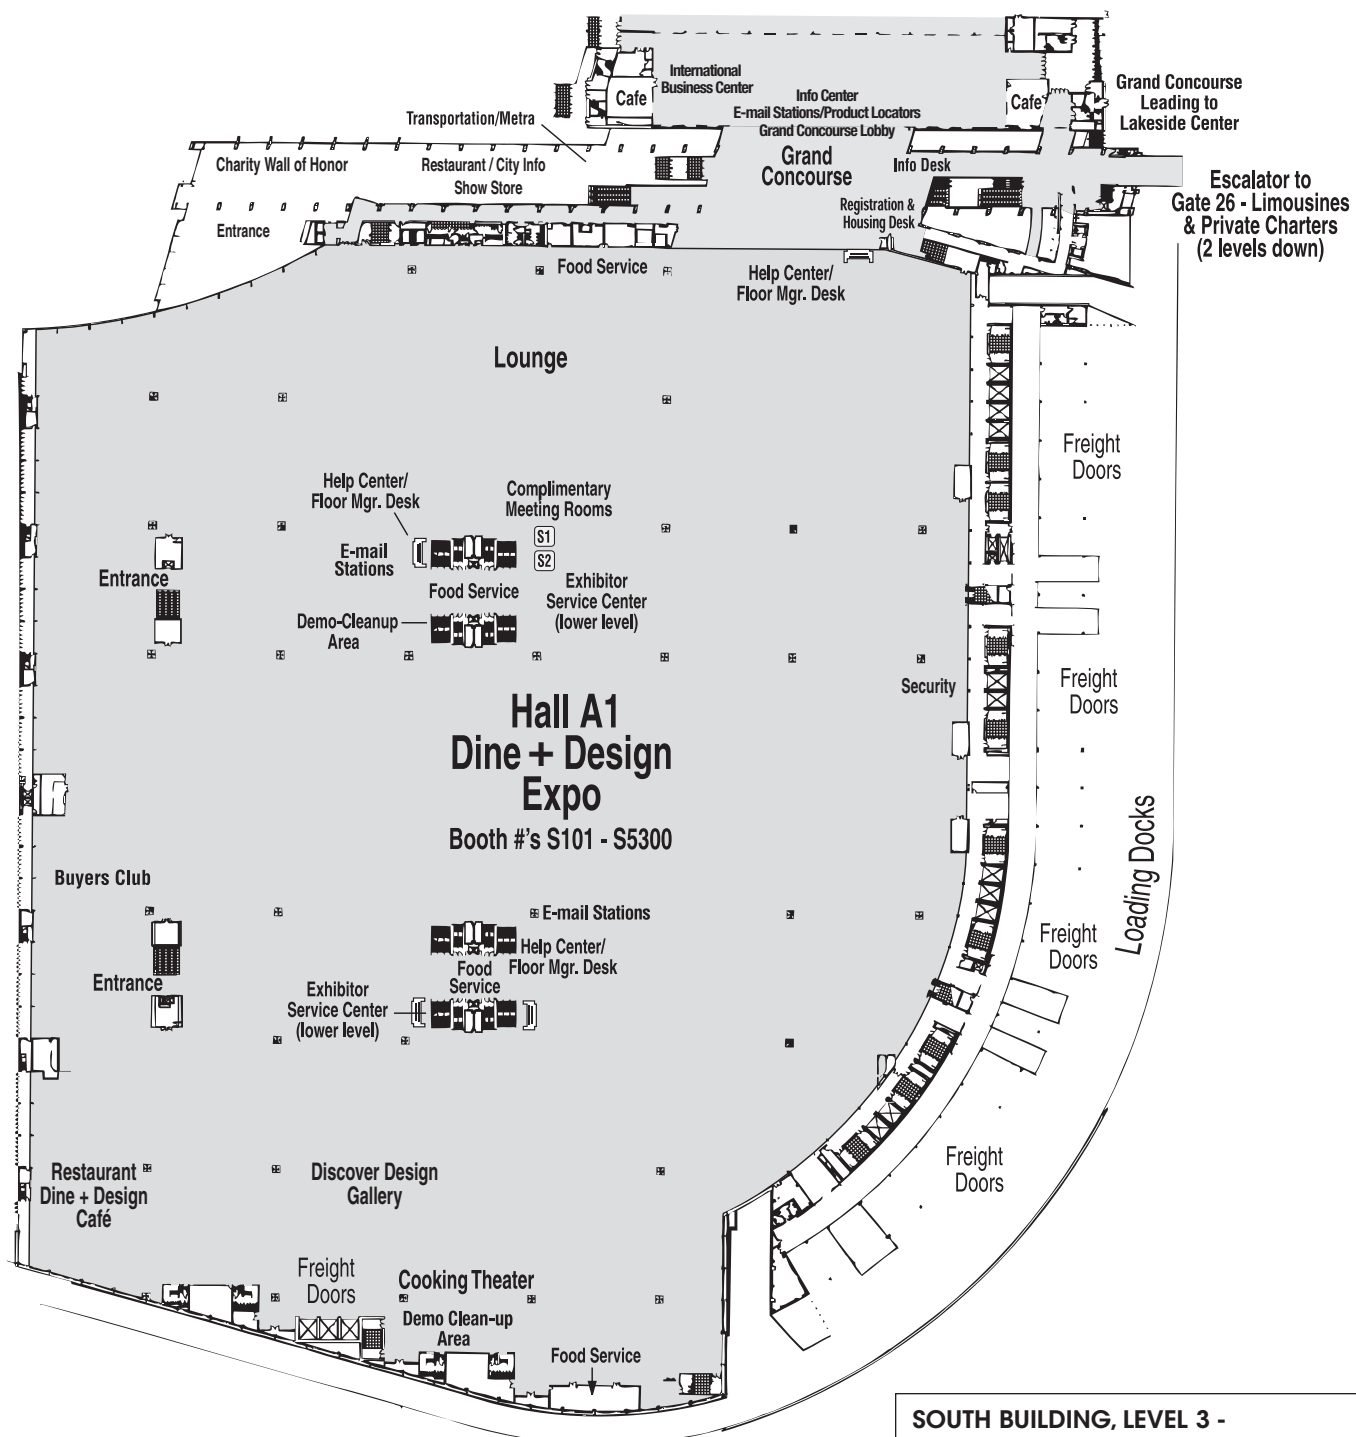

South Building, Level 3 Exhibit Floor

SOUTH BUILDING, LEVEL 3 - EXHIBIT FLOOR	
Show Services/Areas	Location
Buyers Club	
Cooking Theater	
Discover Design Gallery	
Exhibitor Service Center	Lower Level
(access from exhibit floor - escalators under food service pods)	
Restaurant - Dine + Design Café	

Show service areas subject to change.