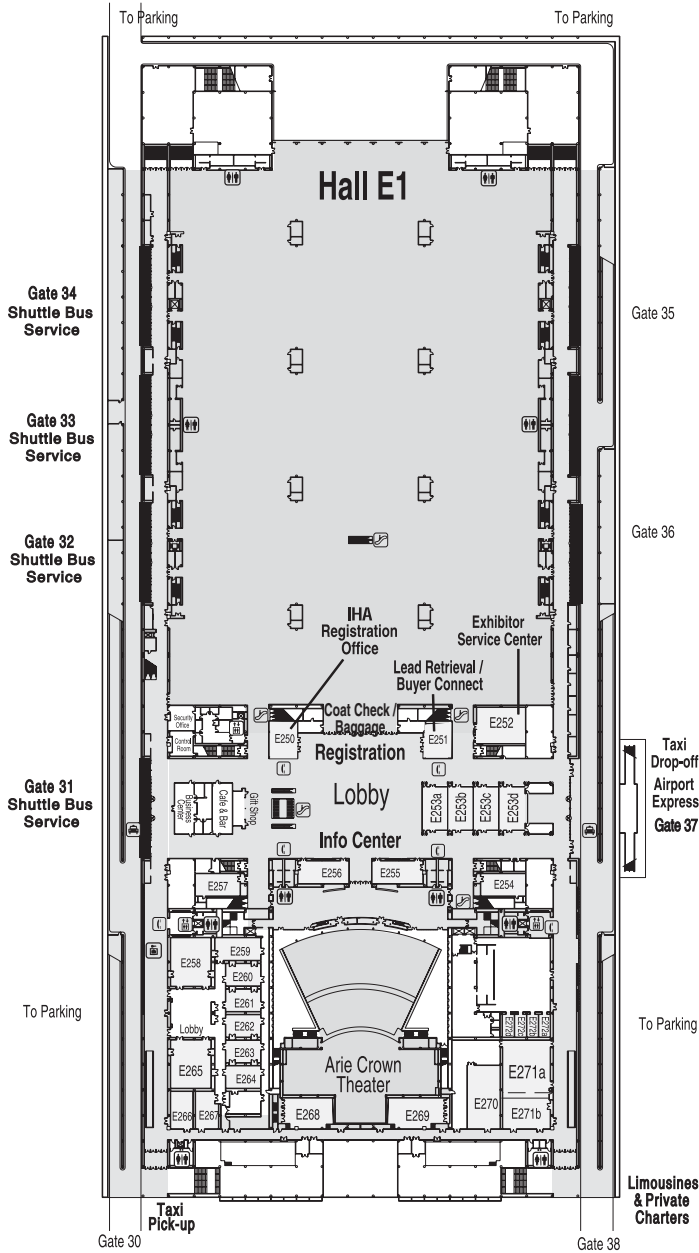

## LAKESIDE CENTER, LEVEL 2

### LAKESIDE CENTER, LEVEL 2

Show Services	Room #
Registration Office	E250
Lead Retrieval / Buyer Connect	E251
Exhibitor Service Center	E252
Coat Check / Baggage	Lobby
U.S. & Non-U.S. Registration	Lobby
Information Center	Lobby

## LAKESIDE CENTER, LEVEL 3 EXHIBIT FLOOR

### LAKESIDE CENTER, LEVEL 3 - Lobby

Show Services	Room #
Design Theater	Lobby
Housewares Design Center	Lobby
Buyers Club	Lobby
Pantone ColorWatch Display	Lobby
International Business Center	Lobby
Information Center (Product Locator, General Information)	Lobby
Restaurant - Wired + Well Café	Lobby