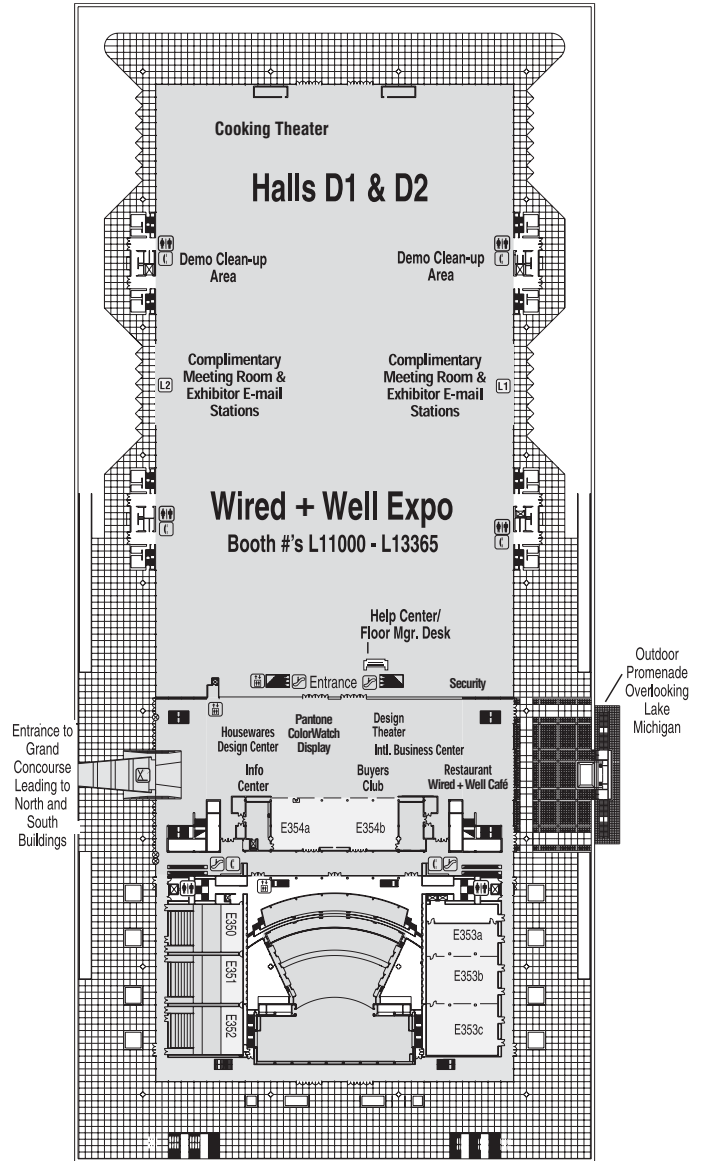

## LAKESIDE CENTER, LEVEL 2

### LAKESIDE CENTER, LEVEL 2

Show Services	Room #
Registration Office	E250
Lead Retrieval / Buyer Connect	E251
Exhibitor Service Center	E252
Coat Check / Baggage	Lobby
U.S. & Non-U.S. Registration	Lobby
Information Center	Lobby

## LAKESIDE CENTER, LEVEL 3 EXHIBIT FLOOR

### LAKESIDE CENTER, LEVEL 3 - Lobby

Show Services	Room #
Design Theater	Lobby
Housewares Design Center	Lobby
Buyers Club	Lobby
Pantone ColorWatch Display	Lobby
International Business Center	Lobby
Information Center (Product Locator, General Information)	Lobby
Restaurant - Wired + Well Café	Lobby