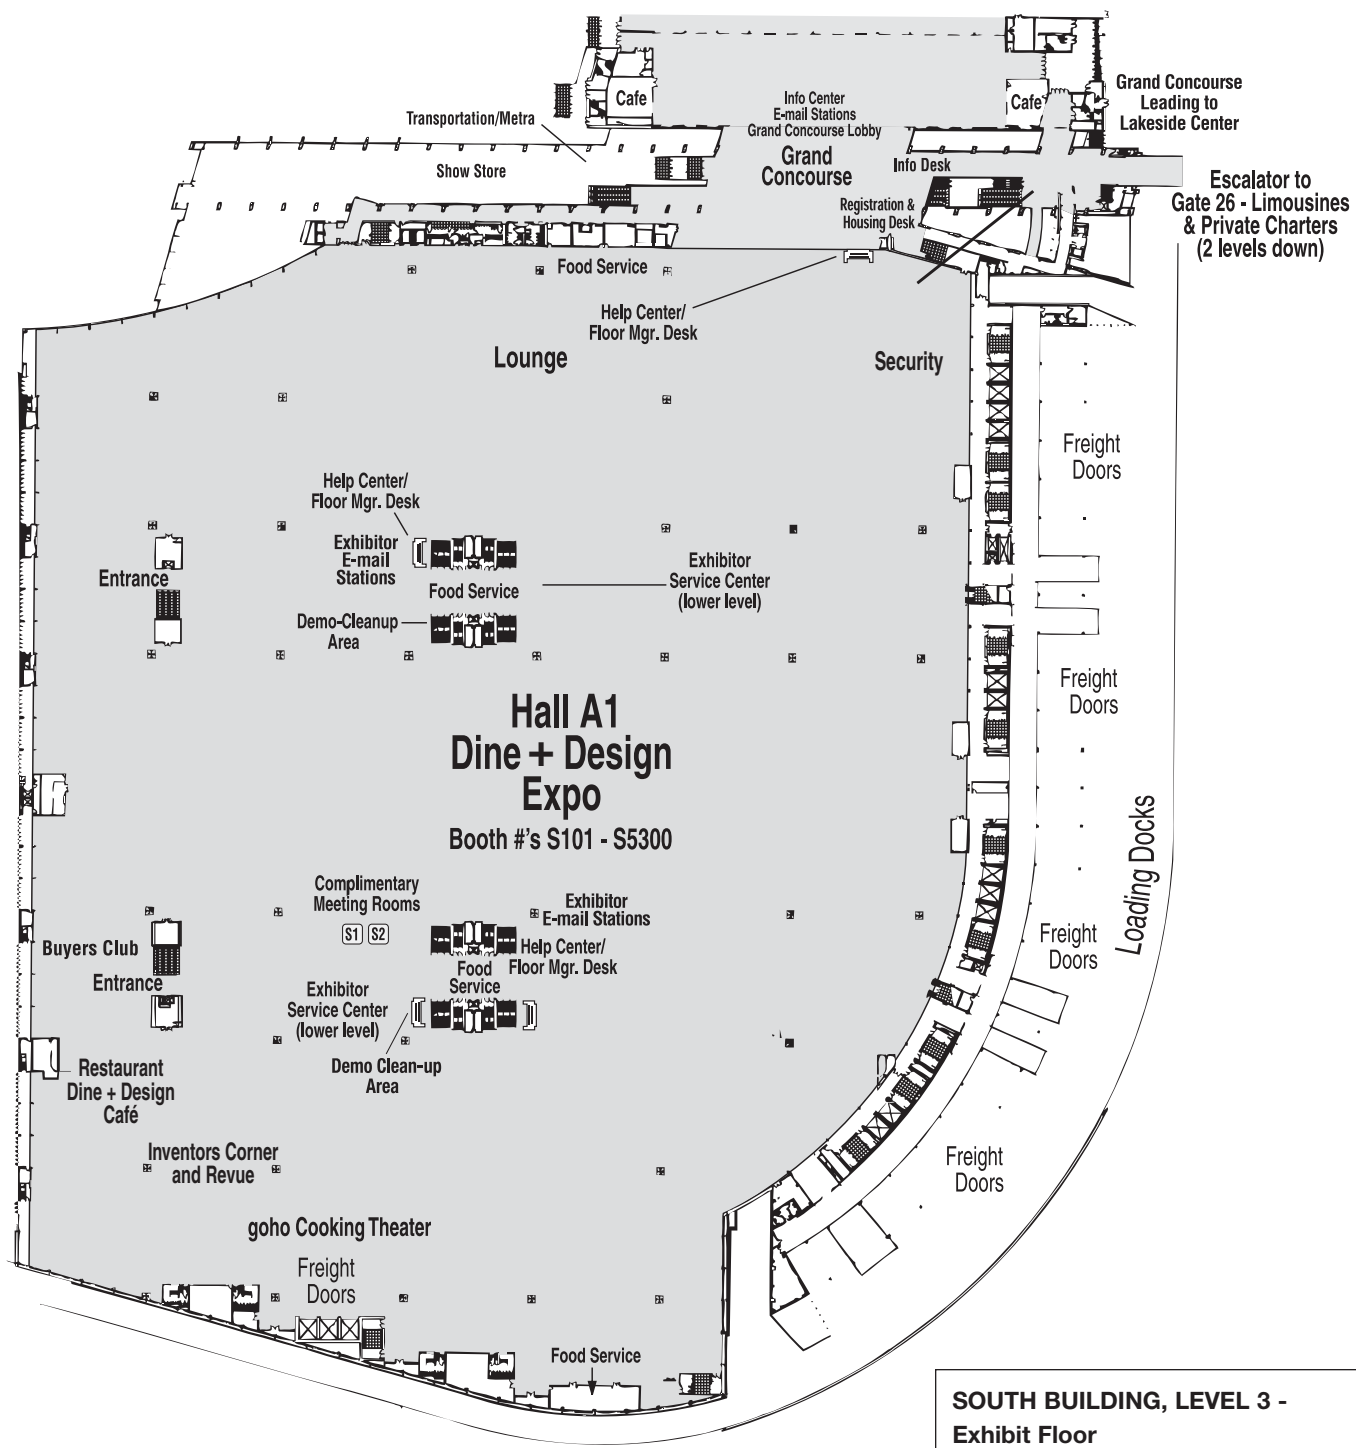

**SOUTH BUILDING, LEVEL 3
EXHIBIT FLOOR**

SOUTH BUILDING, LEVEL 3 - Exhibit Floor	
Show Services	Room #
Buyers Club	
goho Cooking Theater	
Exhibitor Service Center	Lower Level
(access from exhibit floor-escalators under food service pods)	
Inventors Corner and Revue	
Restaurant - Dine + Design Café	

Show service areas subject to change.

**NORTH BUILDING, LEVEL 3
EXHIBIT FLOOR**

NORTH BUILDING, LEVEL 3

Show Services

Buyers Club
 Restaurant – Global Café
 Internet Café
 Sustainability (Going Green) Display

Show service areas subject to change.

**LAKESIDE CENTER, LEVEL 3
EXHIBIT FLOOR**

LAKESIDE CENTER, LEVEL 3 - Lobby

Show Services	Room #
Design Theater	Lobby
Housewares Design Center	Lobby
Buyers Club	Lobby
Pantone ColorWatch Display	Lobby
International Business Center	Lobby
Information Center (Product Locator, General Information)	Lobby
Restaurant – Wired + Well Café	Lobby

Show service areas subject to change.