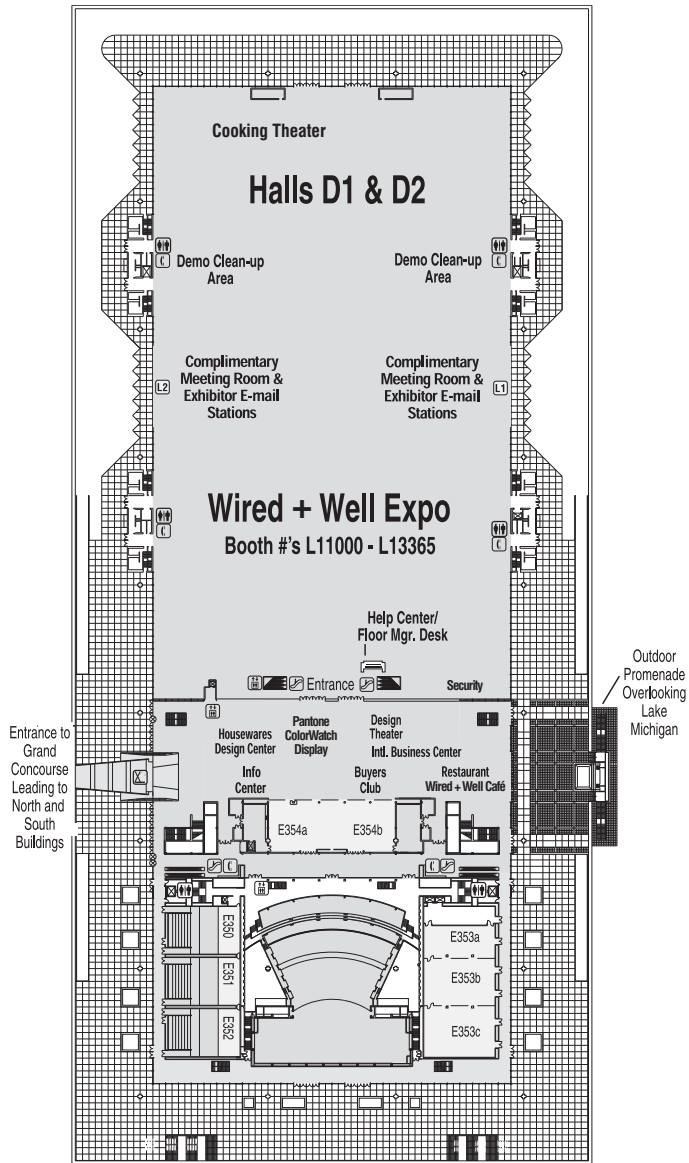

**SOUTH BUILDING, LEVEL 3
EXHIBIT FLOOR**

SOUTH BUILDING, LEVEL 3 - Exhibit Floor	
Show Services	Room #
Buyers Club	
goho Cooking Theater	
Exhibitor Service Center	Lower Level
(access from exhibit floor-escalators under food service pods)	
Inventors Corner and Revue	
Restaurant - Dine + Design Café	

Show service areas subject to change.

**NORTH BUILDING, LEVEL 3
EXHIBIT FLOOR**

NORTH BUILDING, LEVEL 3

Show Services

Buyers Club
 Restaurant – Global Café
 Internet Café
 Sustainability (Going Green) Display

Show service areas subject to change.

**LAKESIDE CENTER, LEVEL 3
EXHIBIT FLOOR**

LAKESIDE CENTER, LEVEL 3 - Lobby

Show Services	Room #
Design Theater	Lobby
Housewares Design Center	Lobby
Buyers Club	Lobby
Pantone ColorWatch Display	Lobby
International Business Center	Lobby
Information Center (Product Locator, General Information)	Lobby
Restaurant – Wired + Well Café	Lobby

Show service areas subject to change.