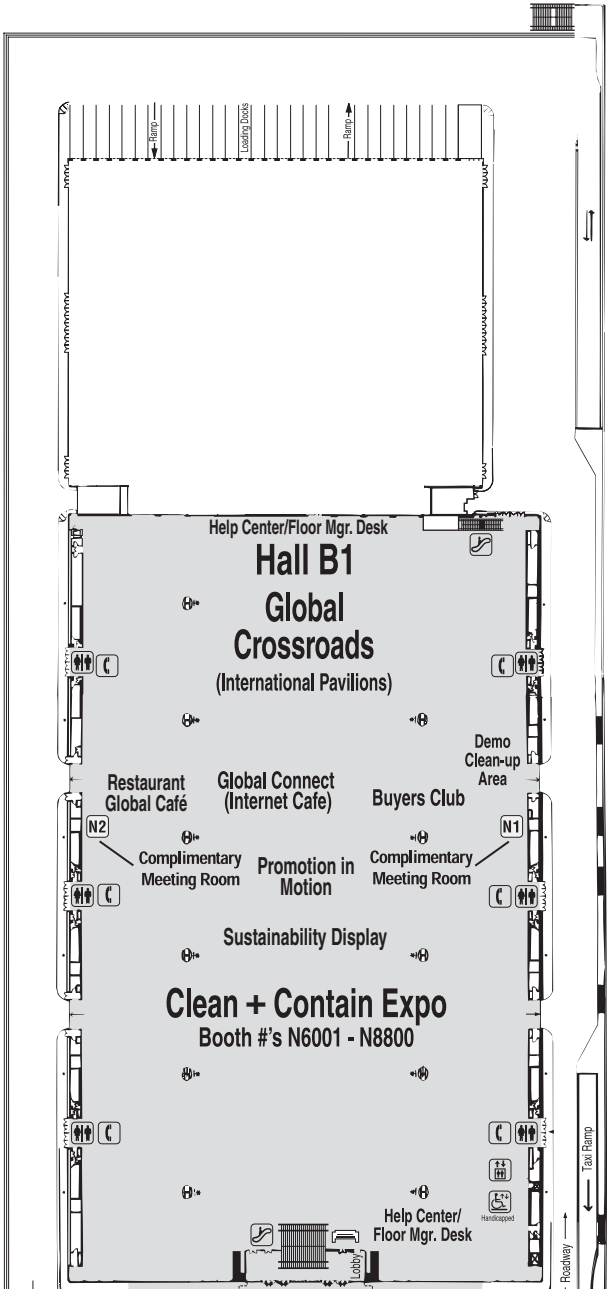

**SOUTH BUILDING, LEVEL 3
EXHIBIT FLOOR**

SOUTH BUILDING, LEVEL 3 - Exhibit Floor	
Show Services	Room #
Buyers Club	
goho Cooking Theater	
Exhibitor Service Center	Lower Level
(access from exhibit floor-escalators under food service pods)	
Inventors Corner and Revue	
Restaurant - Dine + Design Café	

Show service areas subject to change.

**NORTH BUILDING, LEVEL 3
EXHIBIT FLOOR**

NORTH BUILDING, LEVEL 3

Show Services

Buyers Club
 Restaurant – Global Café
 Internet Café
 Sustainability (Going Green) Display

Show service areas subject to change.

**LAKESIDE CENTER, LEVEL 3
EXHIBIT FLOOR**

LAKESIDE CENTER, LEVEL 3 - Lobby

Show Services	Room #
Design Theater	Lobby
Housewares Design Center	Lobby
Buyers Club	Lobby
Pantone ColorWatch Display	Lobby
International Business Center	Lobby
Information Center (Product Locator, General Information)	Lobby
Restaurant – Wired + Well Café	Lobby

Show service areas subject to change.