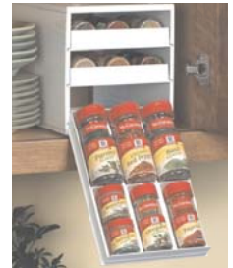

Magisso Cake Server

Introducing four new plastic cake servers in black, lime, purple and white. Style meets function in this unique object that simplifies the task of cutting and serving a piece of cake in one action. By pressing down on the cake with the cake server, you can cut a perfect piece of cake; by lightly squeezing handle, you can lift the cake and then release it on the plate.

YouCopia Products, Inc.

Dine + Design Expo

S2671

Original SpiceStack™

The Original SpiceStack stores and organizes 18 full-size or 36 half-size spice bottles in your kitchen cabinet. Three drawers pull out and lower to resting position to display spices at eye-level, for quick and easy retrieval of spices. Space-saving unit fits in virtually all kitchen cabinets. Rubber feet hold the unit securely in place. It makes a perfect gift for the cooking enthusiast, college grad, bride and groom or new homeowner in your life. No assembly required and made in the USA. Includes 96 (48 printed, 48 blank) outside drawer labels for custom organization.

Super SpiceStack

The Super SpiceStack stores and organizes 27 full-size or 54 half-size spice bottles in your kitchen cabinet. Unique design features three drawers that pull out and lower to resting position to display spices in full view for easy location and reach. The compact unit fits standard kitchen cabinets and the rubber feet hold it securely in place. It includes 96 (48 printed, 48 blank) outside drawer labels to help you stay organized and always find spices fast. It is stackable for cooks with large spice collections. No assembly required, made in the USA.